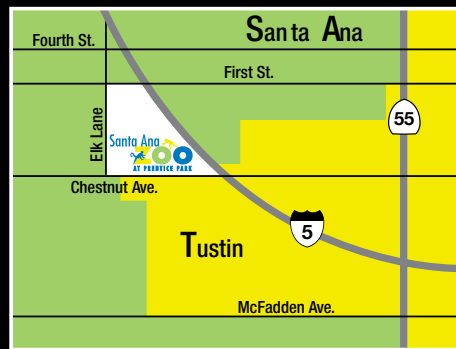

Conveniently Located!

Just 10 minutes south of Disneyland on the 5 Freeway.
Exit at First/Fourth St. in Santa Ana.